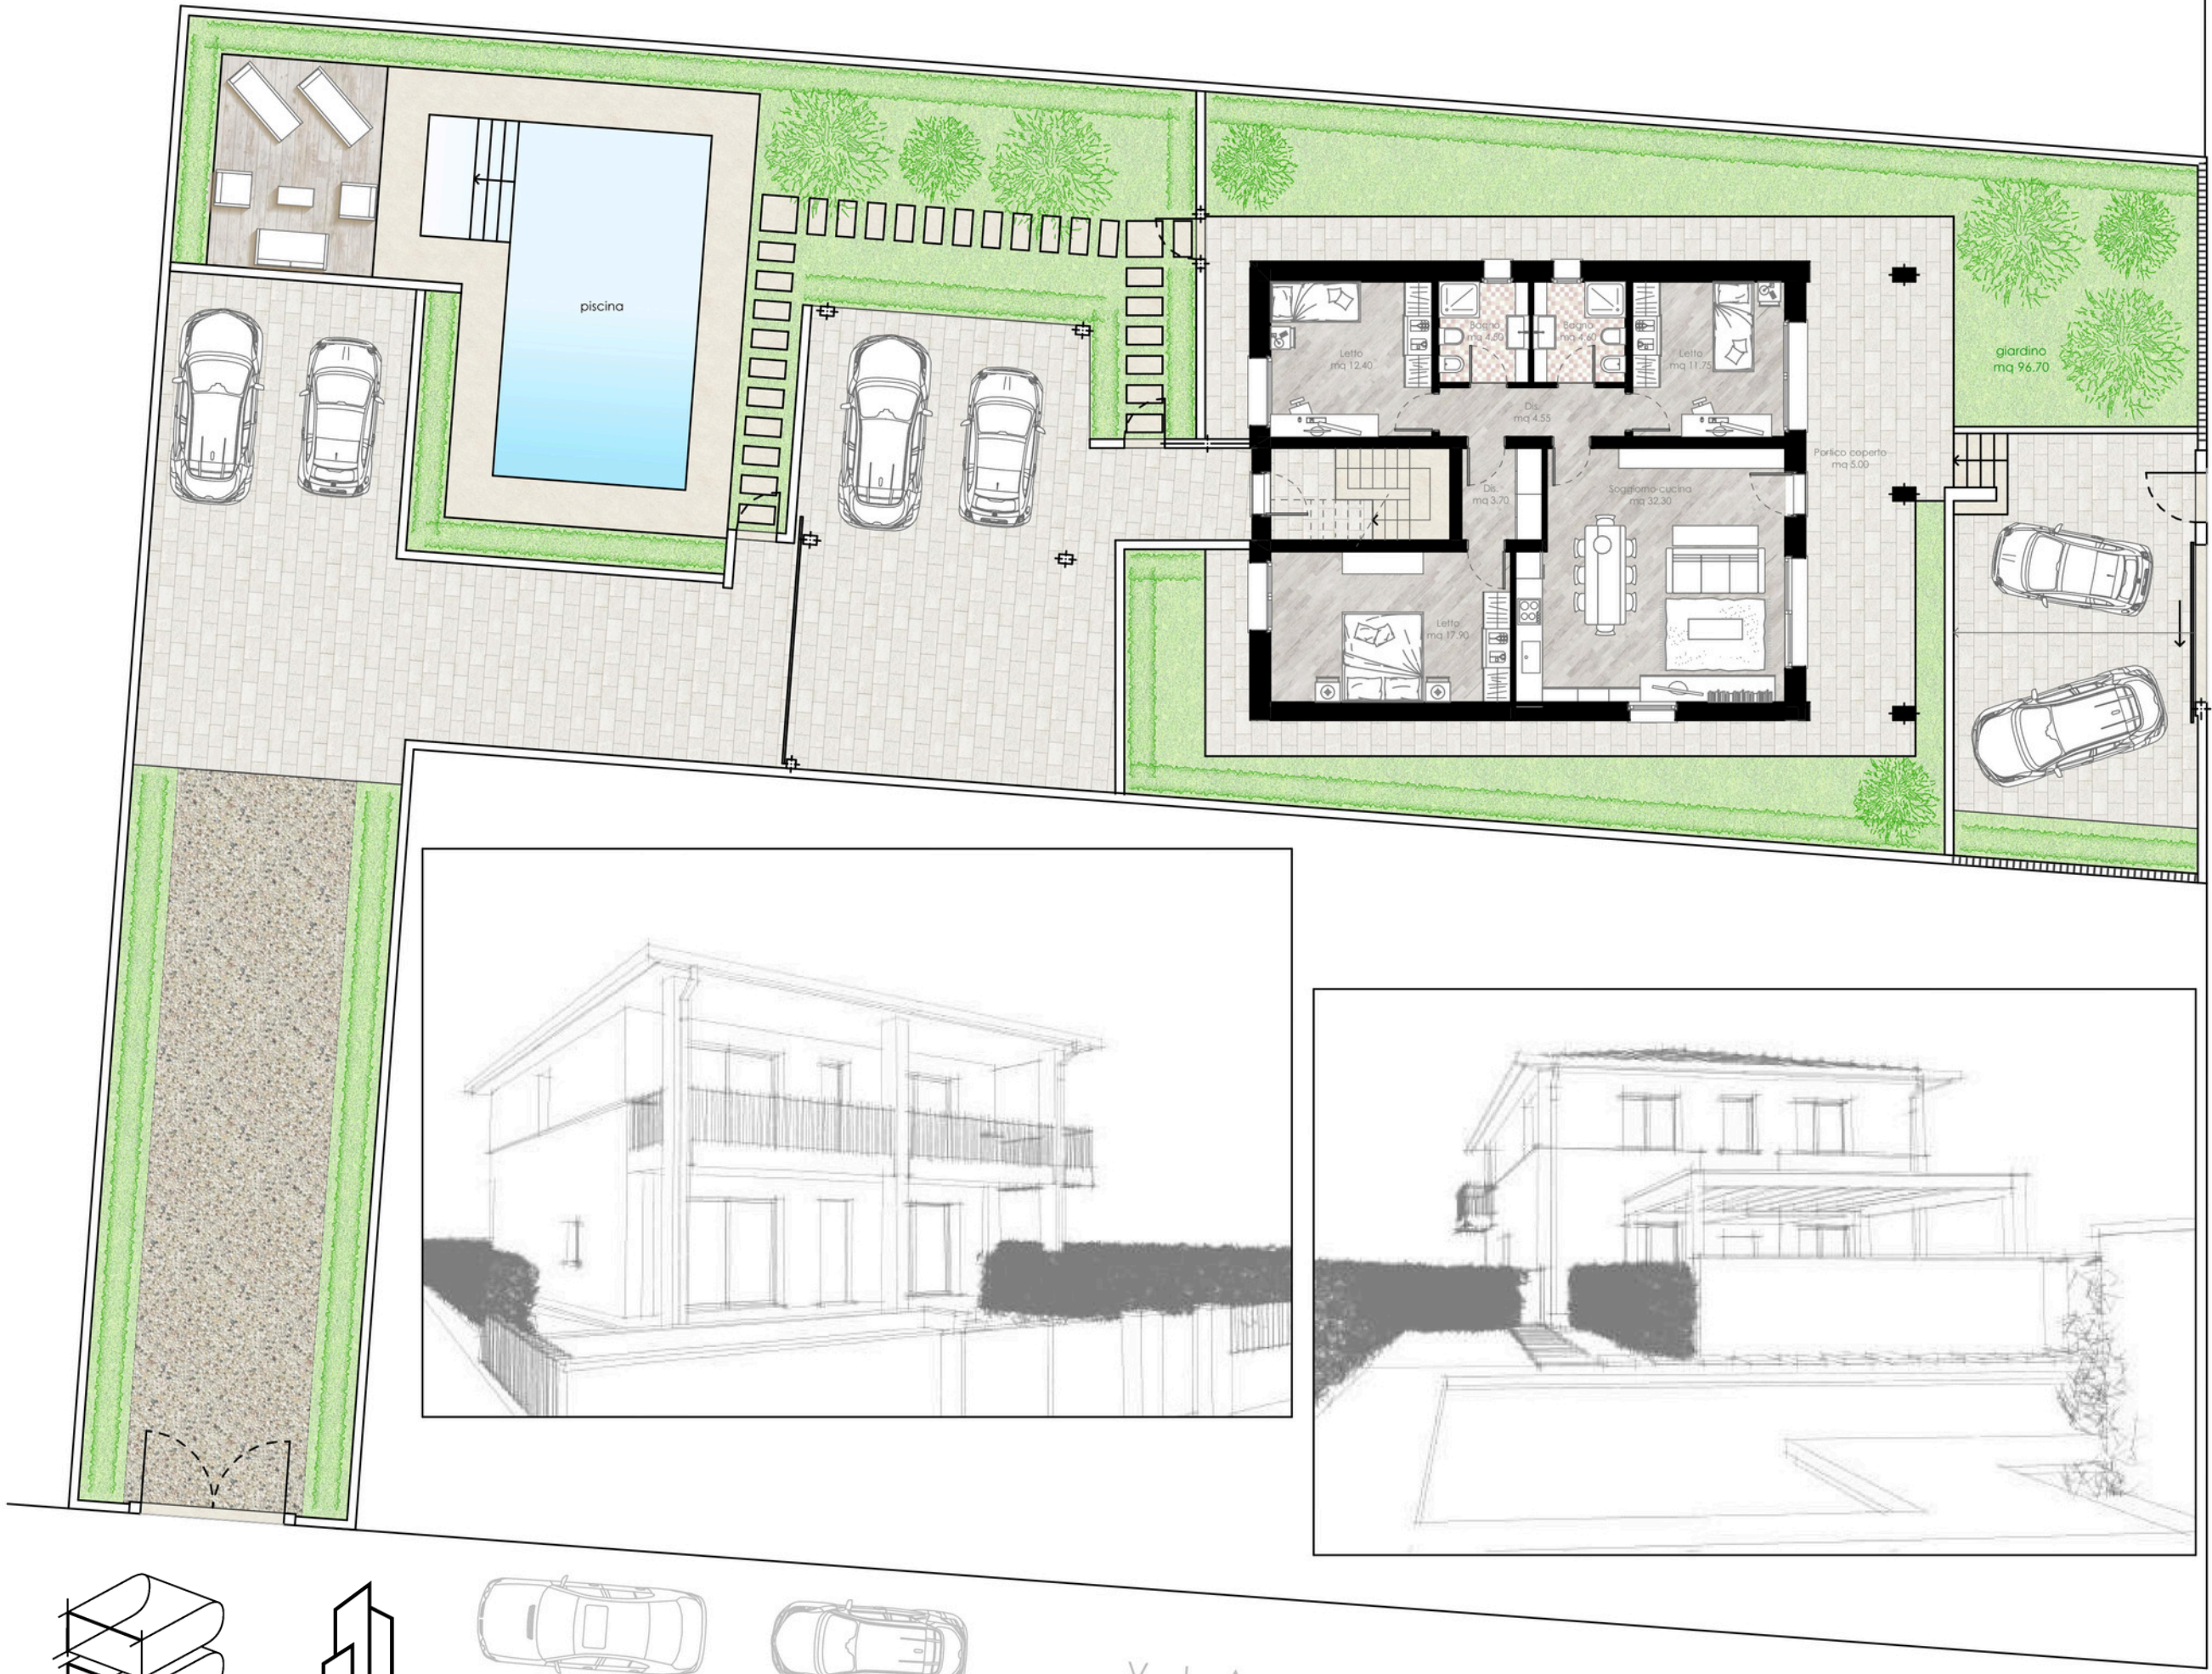

REALTY DOME

Residenza Riella

Two elegant housing unit on Garda Lake in Padenghe sul Garda, Italy

BONOLDI
STUDIO

REALTY DOME

REALTY DOME

BONOLDI
STUDIO

REALTY DOME

REALTY DOME

V I A P I A V E

GENERAL LAYOUT PLAN

GROUND FLOOR FLOOR - scale 1:100

FIRST FLOOR - scale 1:100

EXAMPLE

examples of interior solutions for enhancing open spaces through false ceilings and lighting

EXAMPLE

examples of bathroom designs with big size tiles and marmorino finishes

EXAMPLE

examples of exterior finishes