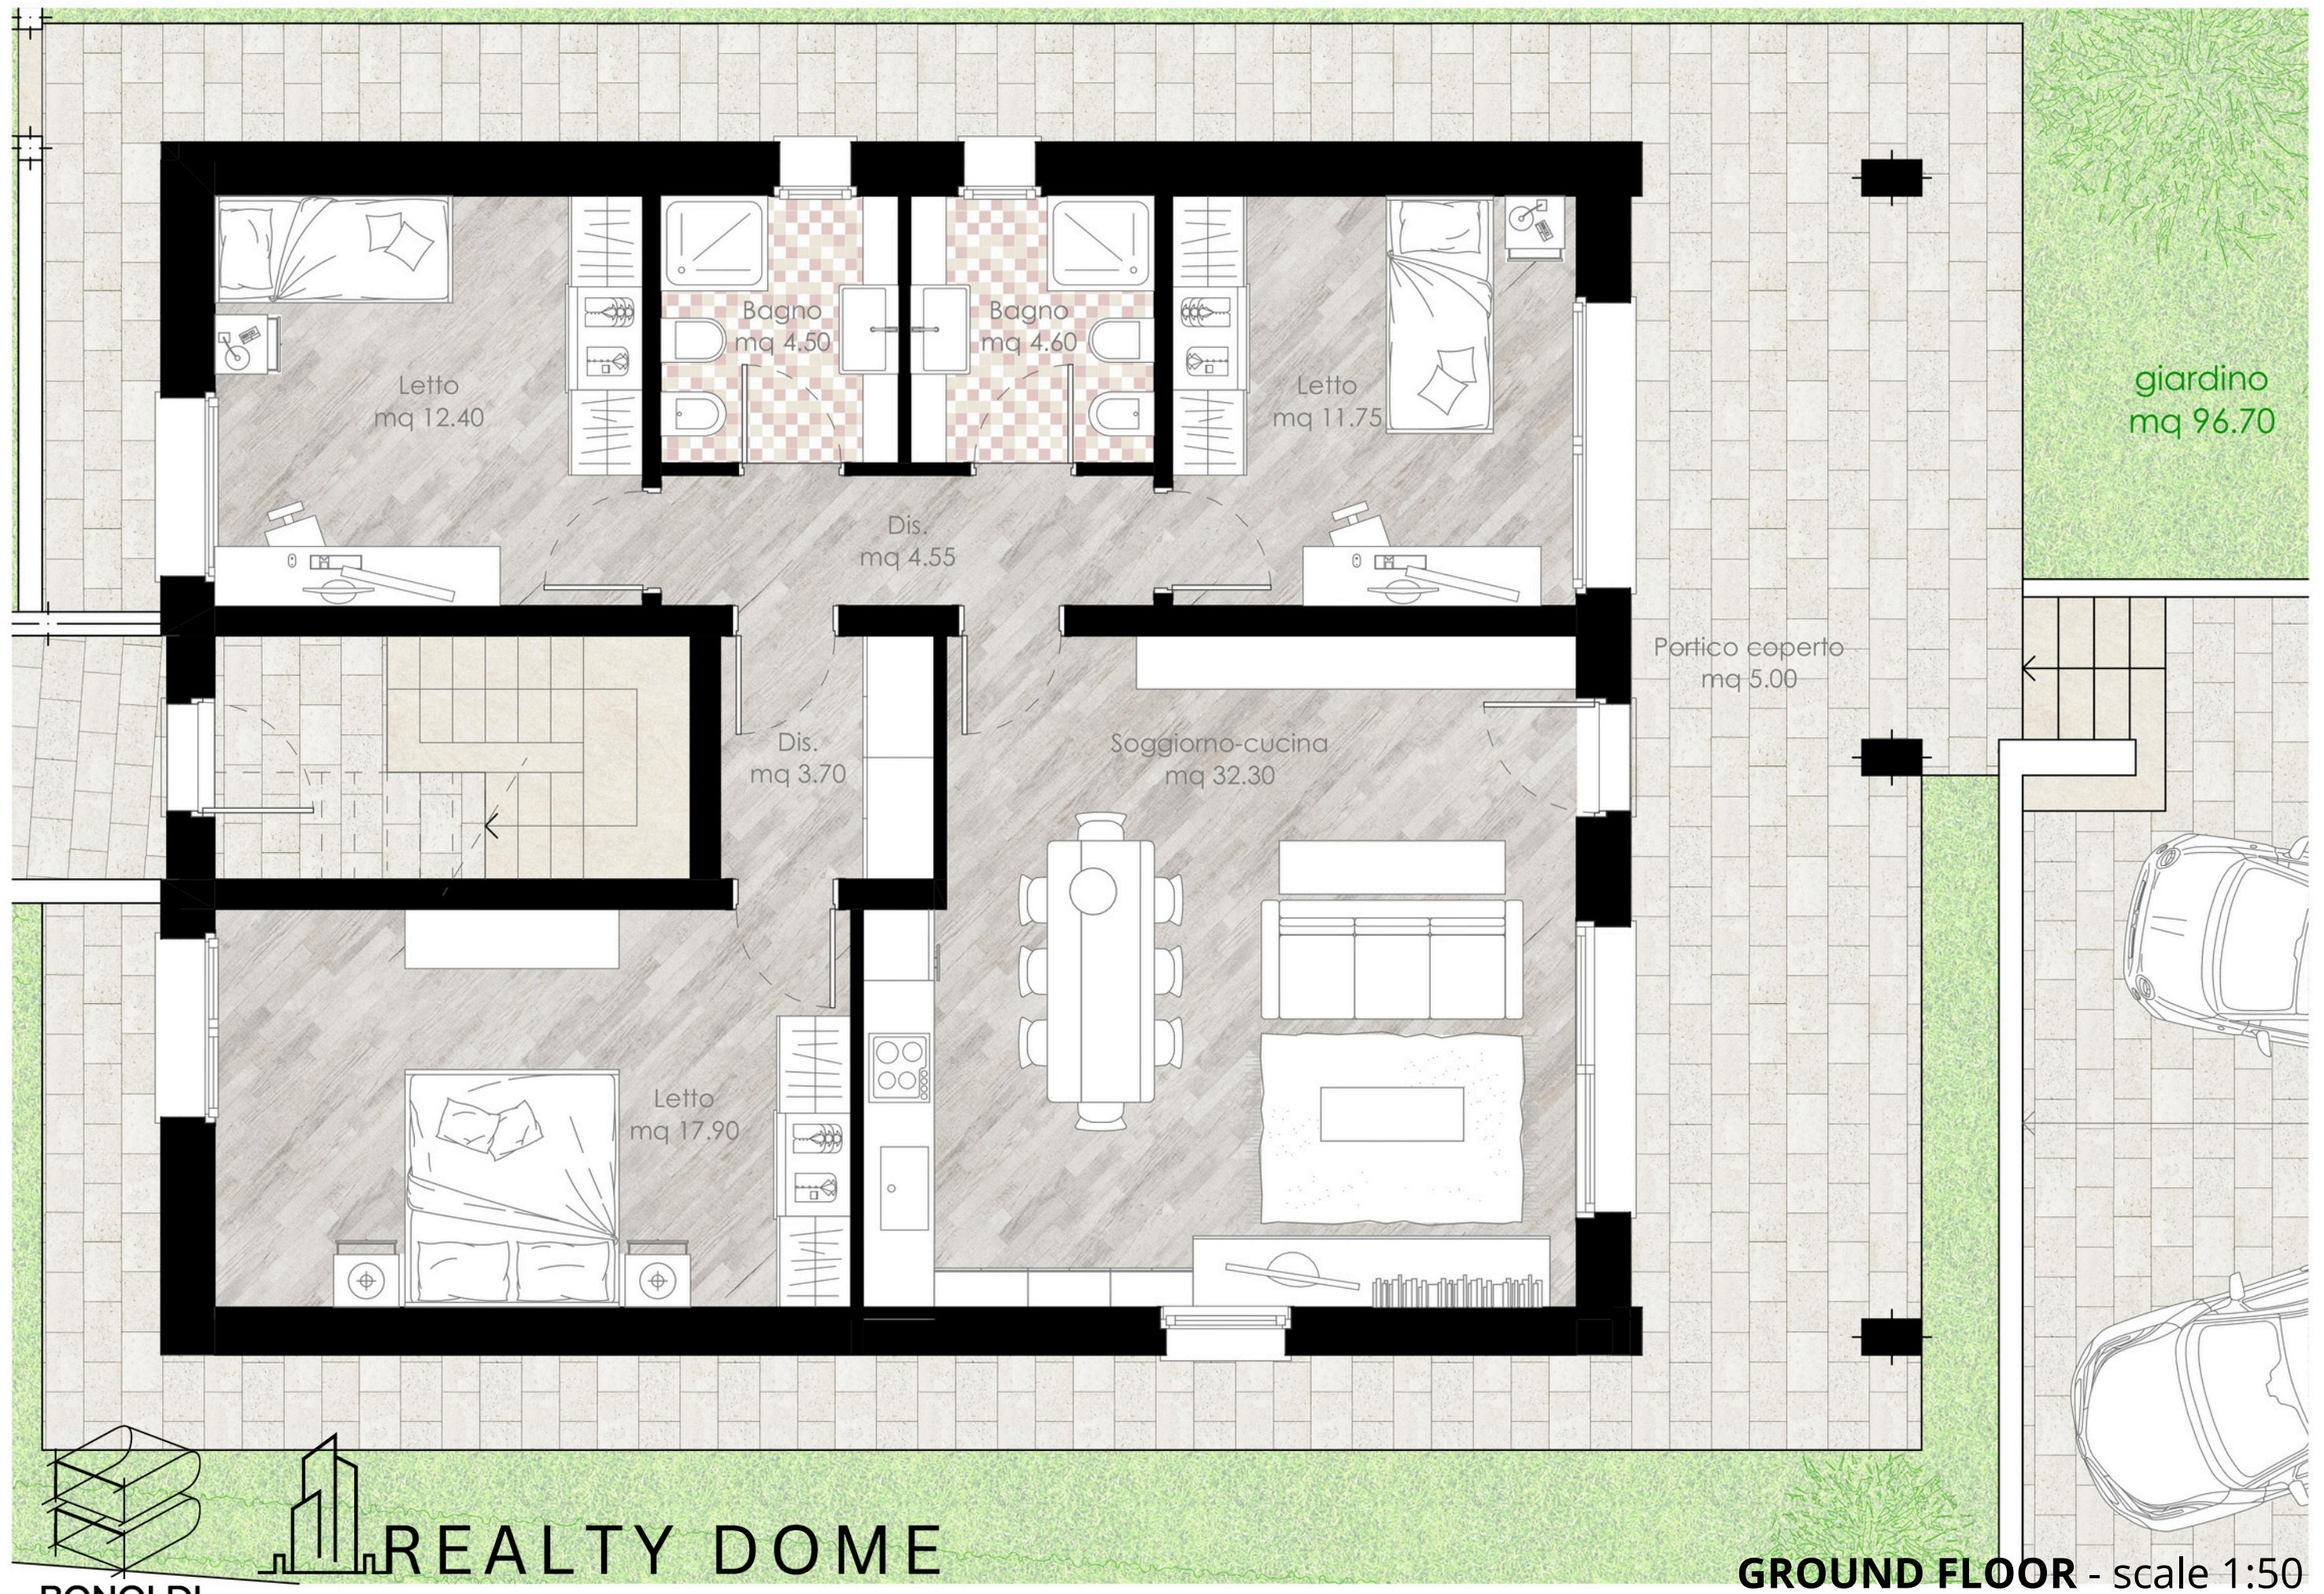

REALTY DOME

Residenza Riella

Two elegant housing unit on Garda Lake in Padenghe sul Garda, Italy

BONOLDI
STUDIO

REALTY DOME

REALTY DOME

BONOLDI
STUDIO

REALTY DOME

REALTY DOME

V I A P I A V E

GENERAL LAYOUT PLAN

GROUND FLOOR FLOOR - scale 1:100

FIRST FLOOR - scale 1:100

EXAMPLE

examples of interior solutions for enhancing open spaces through false ceilings and lighting

EXAMPLE

examples of bathroom designs with big size tiles and marmorino finishes

EXAMPLE

examples of exterior finishes