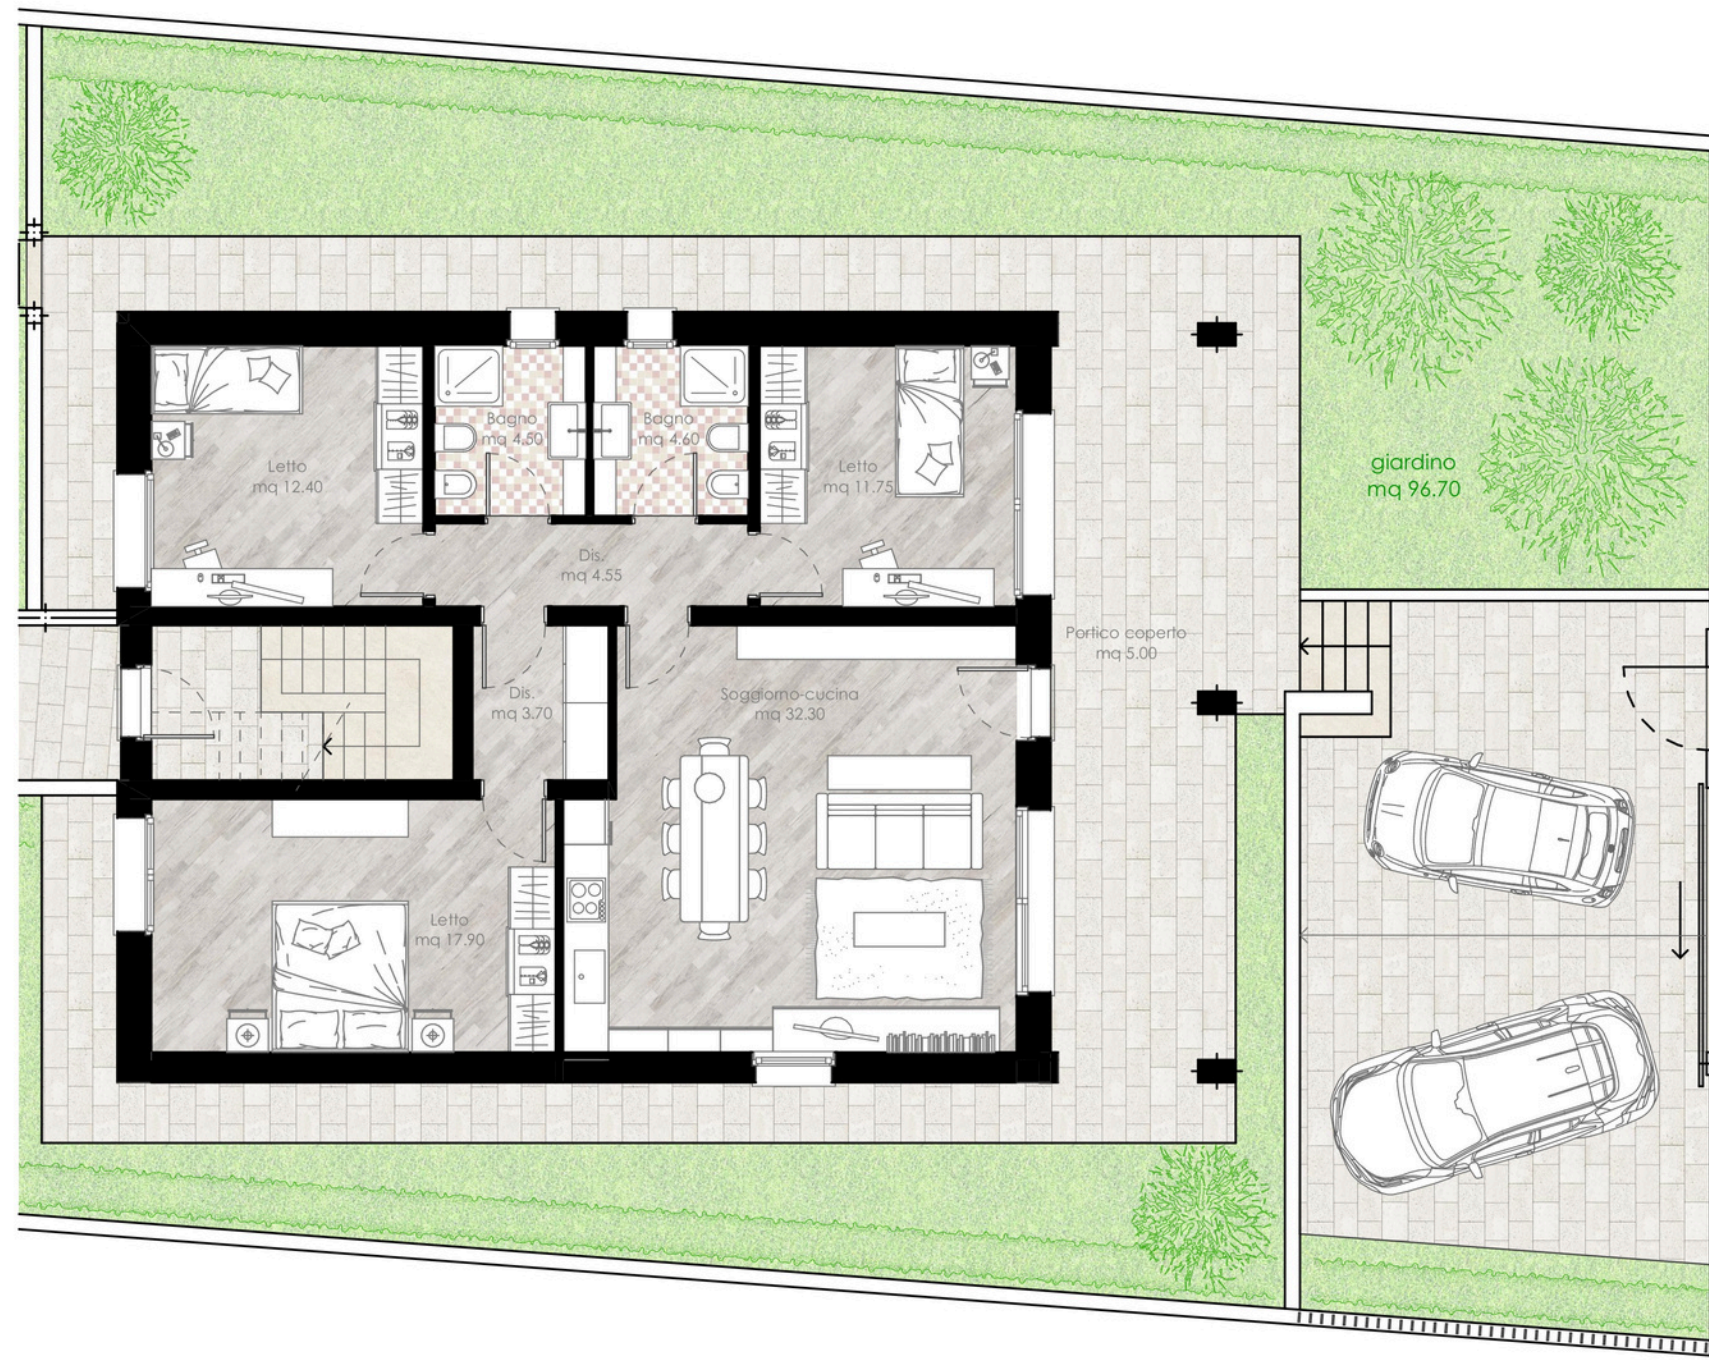

REALTY DOME

Residenza Riella

Two elegant housing unit on Garda Lake in Padenghe sul Garda, Italy

BONOLDI
STUDIO

REALTY DOME

REALTY DOME

BONOLDI
STUDIO

REALTY DOME

REALTY DOME

V I A P I A V E

GENERAL LAYOUT PLAN

GROUND FLOOR FLOOR - scale 1:100

FIRST FLOOR - scale 1:100

EXAMPLE

examples of interior solutions for enhancing open spaces through false ceilings and lighting